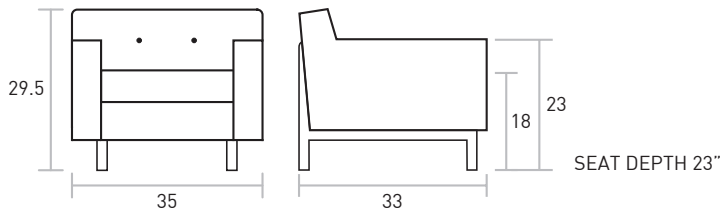

Rochelle Chair

UPHOLSTERY → Fabric
BASE → Stainless Steel

The counterpart to the Rochelle Sofa, this Mid Century-inspired chair features button-tufted upholstery, inset solid-wood legs and a unique wood detail on the back. Constructed with 100% FSC-Certified Wood in support of responsible forest management.