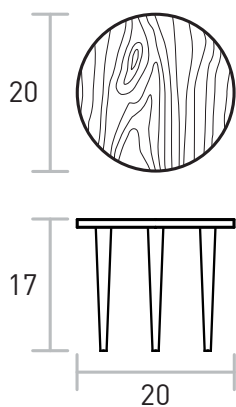

Root End Table

TOP → Matte White Lacquer
LEGS → FSC-Certified Solid Wood

This table has a faux-bois pattern grooved into the white lacquer top, mimicking the organic lines of sawn timber. The surface sits on four tapered wood legs, hand-turned from solid, FSC-Certified Ash.