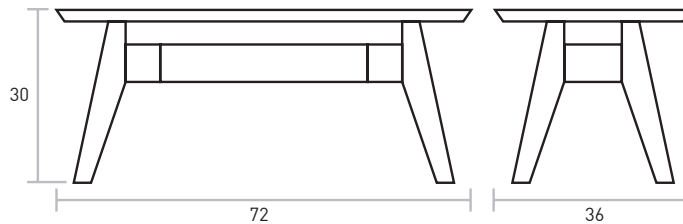

Span Table

WOOD → Oak
FINISH → Natural or Wenge

A mid-century inspired dining table or desk, featuring an architectural, truss-style base. Features bevelled edges on the tabletop, and micro-adjustable level feet.