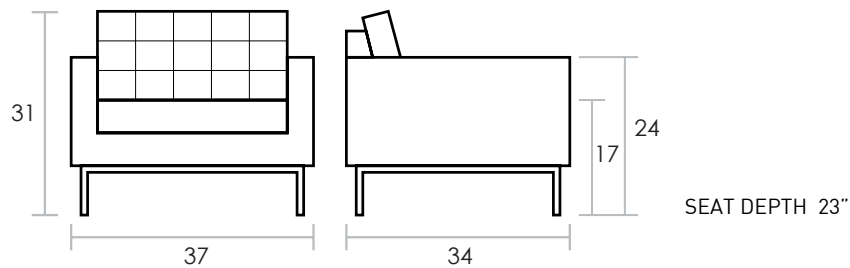

# Spencer Chair

UPHOLSTERY → Fabric  
BASE → Stainless Steel

This chair has a blind-tufted seat and back cushion with a stainless steel base.