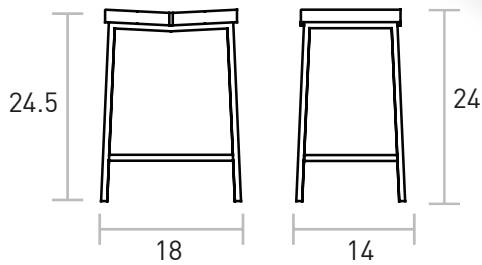

# Stanley Stool

**WOOD** → FSC-Certified Solid Ash  
**FRAME** → Stainless Steel

The Stanley Stool is a unique, modern counter-height stool with a stainless steel base and a solid wood slatted seat. The wood is durable FSC-Certified Ash, sourced from responsibly managed forests.