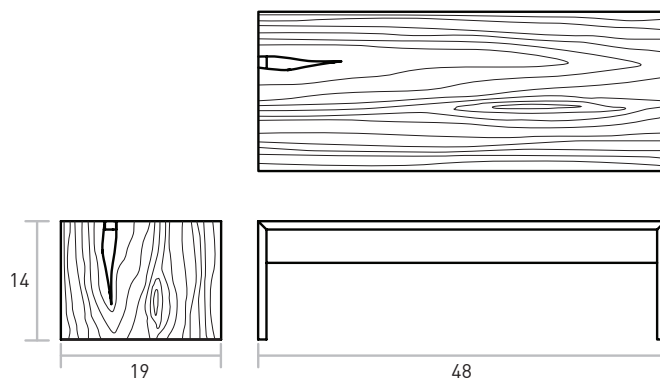

# Stump Coffee Table

**FINISH** → Matte White Lacquer

The Stump Coffee Table features a faux-bois woodgrain pattern grooved into the sides and top, juxtaposing organic lines with modern materials.