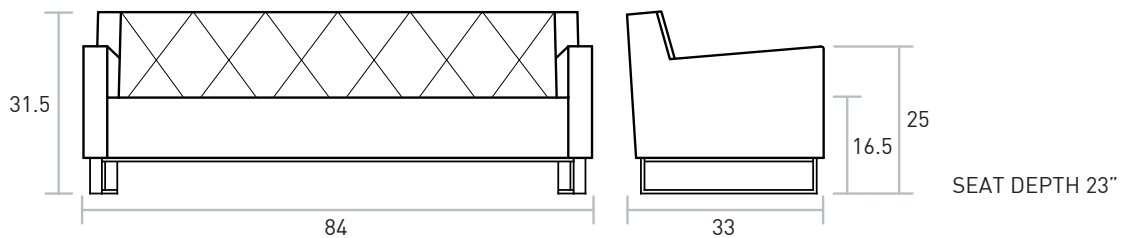

# Thatcher Sofa

**UPHOLSTERY** → Fabric  
**BASE** → Stainless Steel

The Thatcher Sofa features a unique, diamond-quilted detail on the integrated seat and back, which gives it a clean, structured look. Details like flared arms, French seams, and a stainless steel base help to make this sofa a true original. The sofa frame is constructed with 100% FSC-Certified wood, in support of responsible forest management.