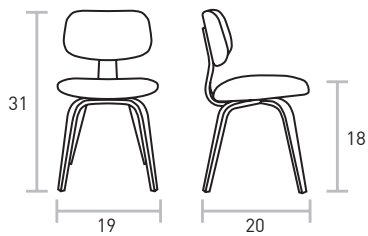

Thompson Chair

UPHOLSTERY → Vinyl Snow or Coal
BASE → Natural Oak or Walnut

With an iconic shape, this dining chair features a bentwood base and upholstered cushions. Available in four finish combinations.