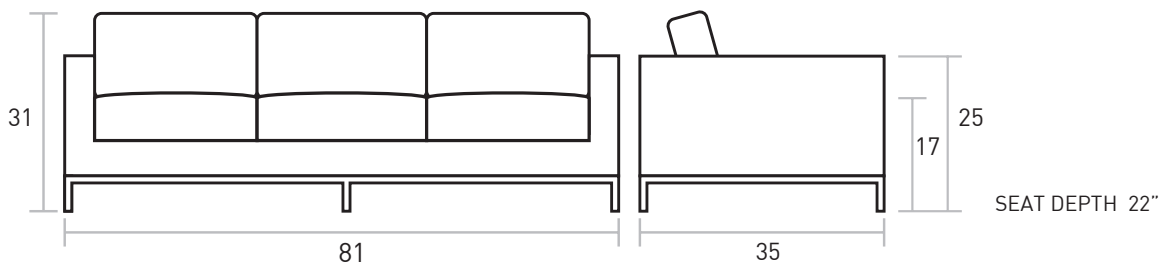

Trudeau Sofa

UPHOLSTERY → Fabric or Leather

BASE → Stainless Steel

This simple three-over-three sofa has slender arms with down and feather cushions for uncomplicated comfort. Available in fabric or leather upholstery. Constructed with 100% FSC-Certified Wood in support of responsible forest management.