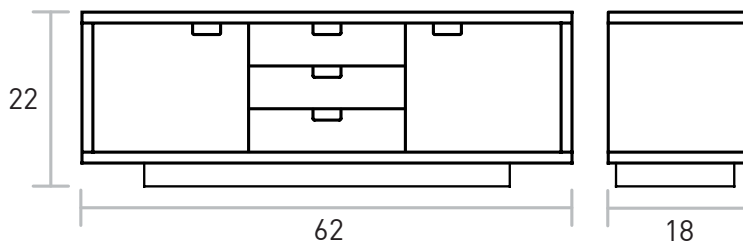

# Wilson Cabinet

**FINISH** → Walnut/White Lacquer

This versatile storage unit features a walnut cabinet, complemented by white lacquered doors and drawers. It features integrated handles and self-closing hardware. The doors conceal adjustable shelves.