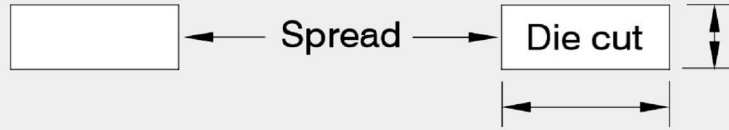

# Handle Die Cuts

Dimensions are recommended and should be verified

Item	Spread	Die Cut	Item	Spread	Die Cut												
A	4.75"		L	4.75"													
B	5.25"		N	4.13"													
C	4.75"		S	4.38"													
D	7.00"		T	3.75"													
E	3.75"		U	3.75"													
F	3.75"		V	4.50"													
G	3.75"		W	4.63"													
H	varies see chart		<table border="1"> <tr> <td>9 Rope</td> <td>4.75"</td> </tr> <tr> <td>12 Rope</td> <td>7.75"</td> </tr> <tr> <td>15 Rope</td> <td>10.75"</td> </tr> <tr> <td>18 Rope</td> <td>13.75"</td> </tr> <tr> <td>Bracelet</td> <td>3.75"</td> </tr> <tr> <td>Double Braid</td> <td>3.75"</td> </tr> </table>			9 Rope	4.75"	12 Rope	7.75"	15 Rope	10.75"	18 Rope	13.75"	Bracelet	3.75"	Double Braid	3.75"
9 Rope	4.75"																
12 Rope	7.75"																
15 Rope	10.75"																
18 Rope	13.75"																
Bracelet	3.75"																
Double Braid	3.75"																