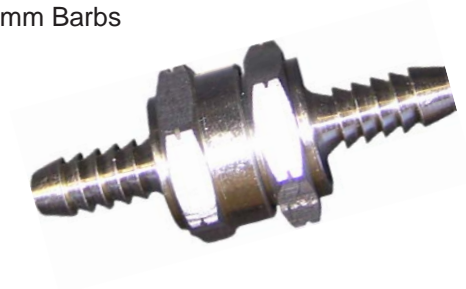

## Non-Return Valves for Diesel Applications

---

DIPACO has a range of non-return valves for use in diesel applications. The valves are barbed for use with soft lines and come in various sizes.

**D42100**

10 mm Barbs

**D42101**

8 mm Barbs

**D42102**

6 mm Barbs