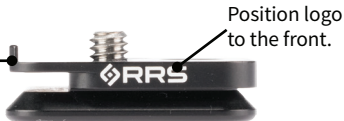

1146 Farmhouse Lane, San Luis Obispo, CA 93401 USA
1-805-528-6321 | 1-888-777-5557
www.ReallyRightStuff.com

BPLRF15 PLATE for VECTRONIX PLRF 15

Place anti-twist flange
on side of rangefinder
under rubber cover.

Plate fits under rubber
cover with logo facing
forward and flange
fitted snugly to side
of unit.